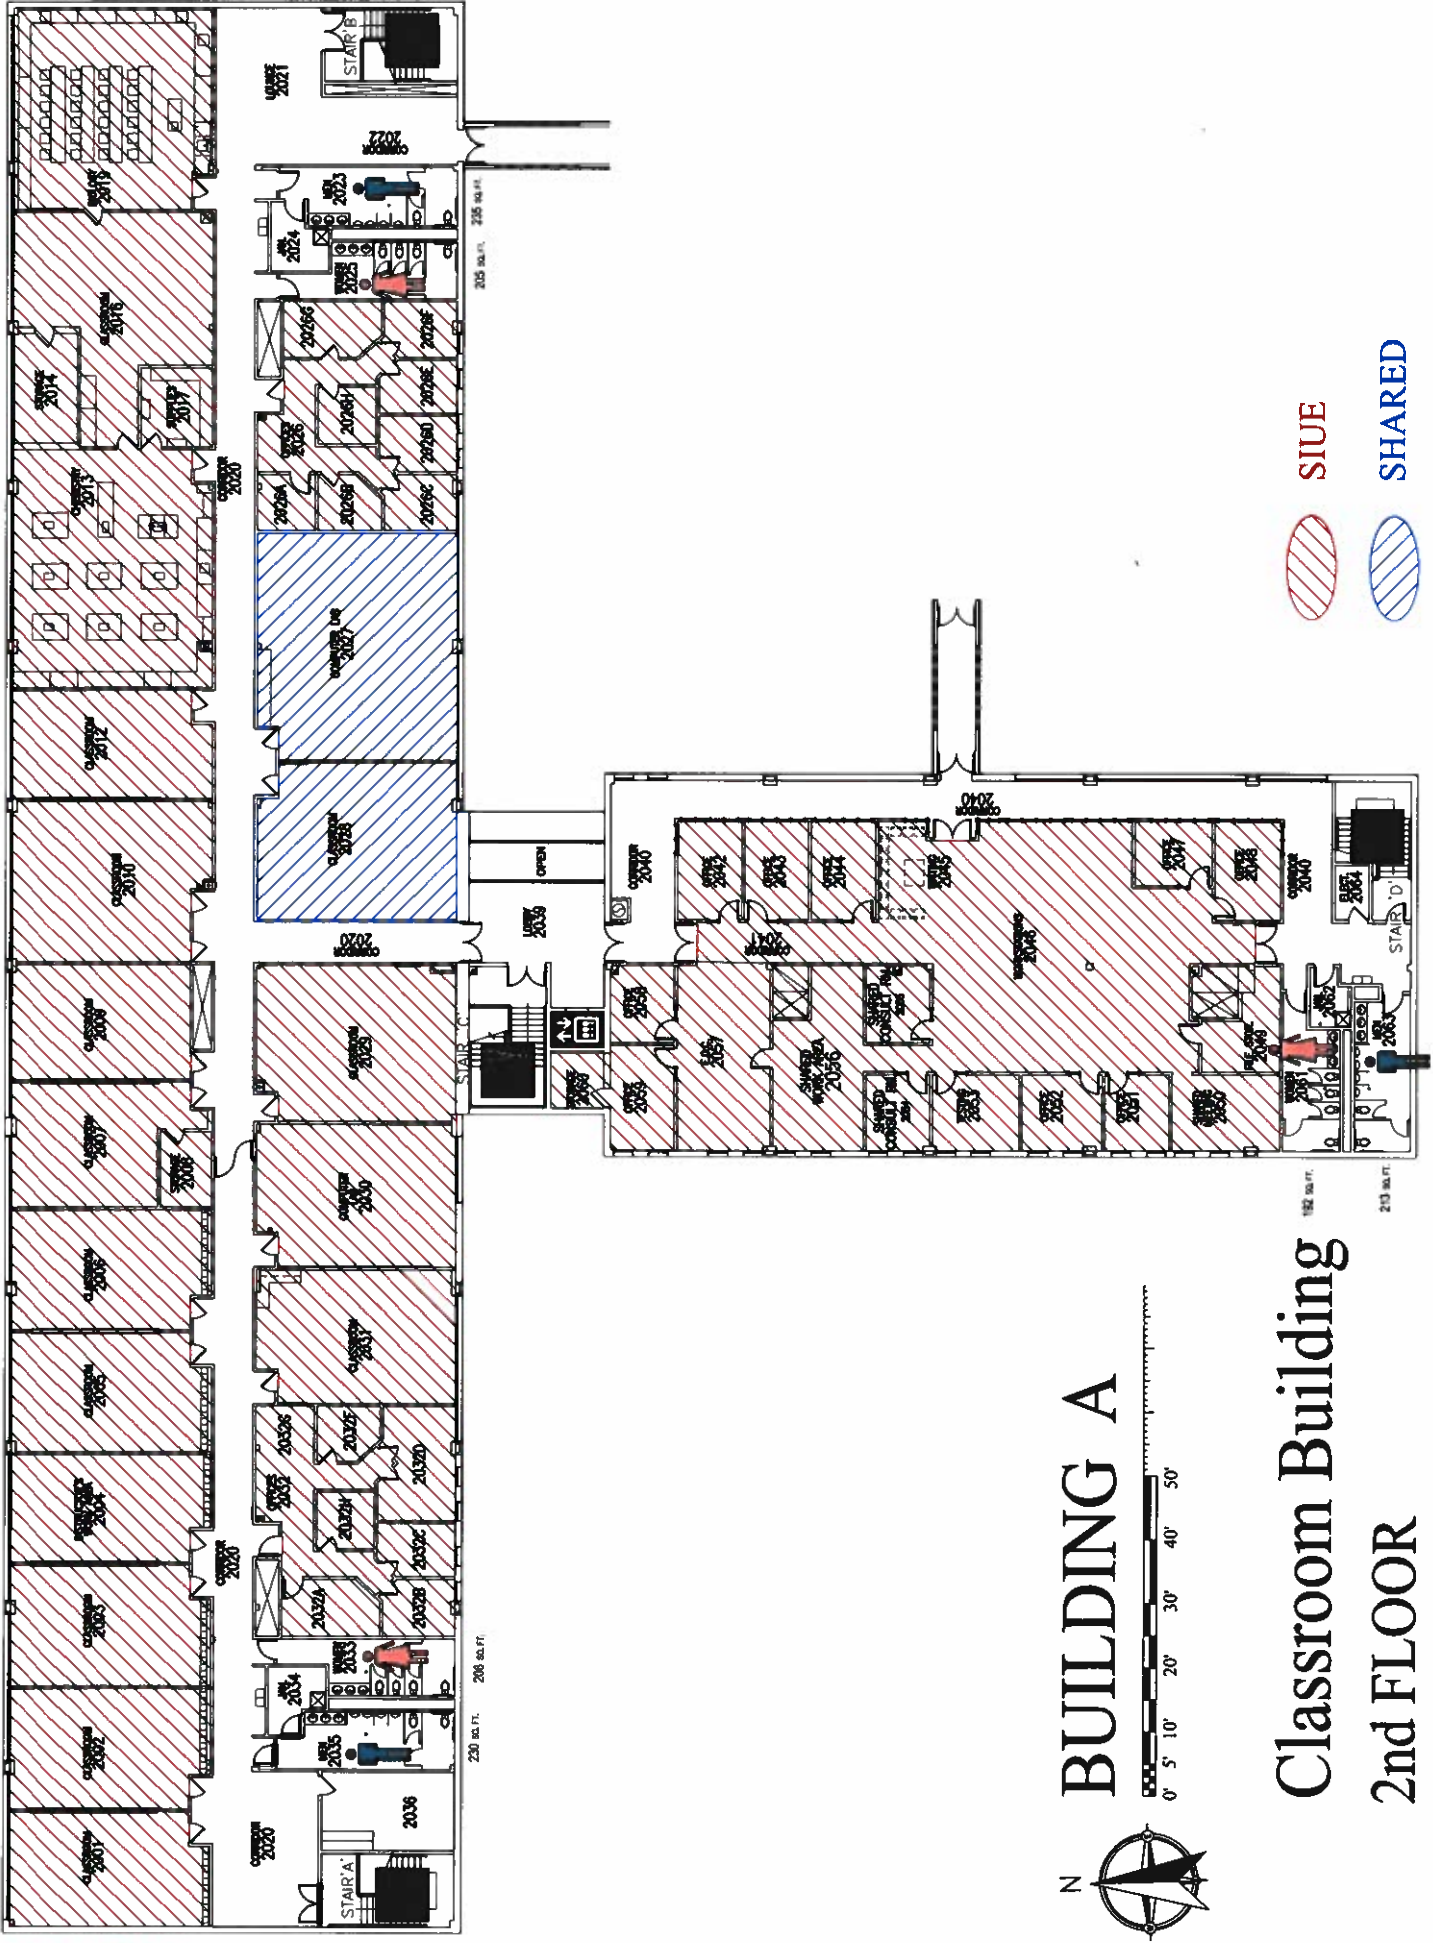

SWIC Classrooms

SIUE

SHARED

## Classroom Building 1st FLOOR

191.00 FT.  
215.00 FT.