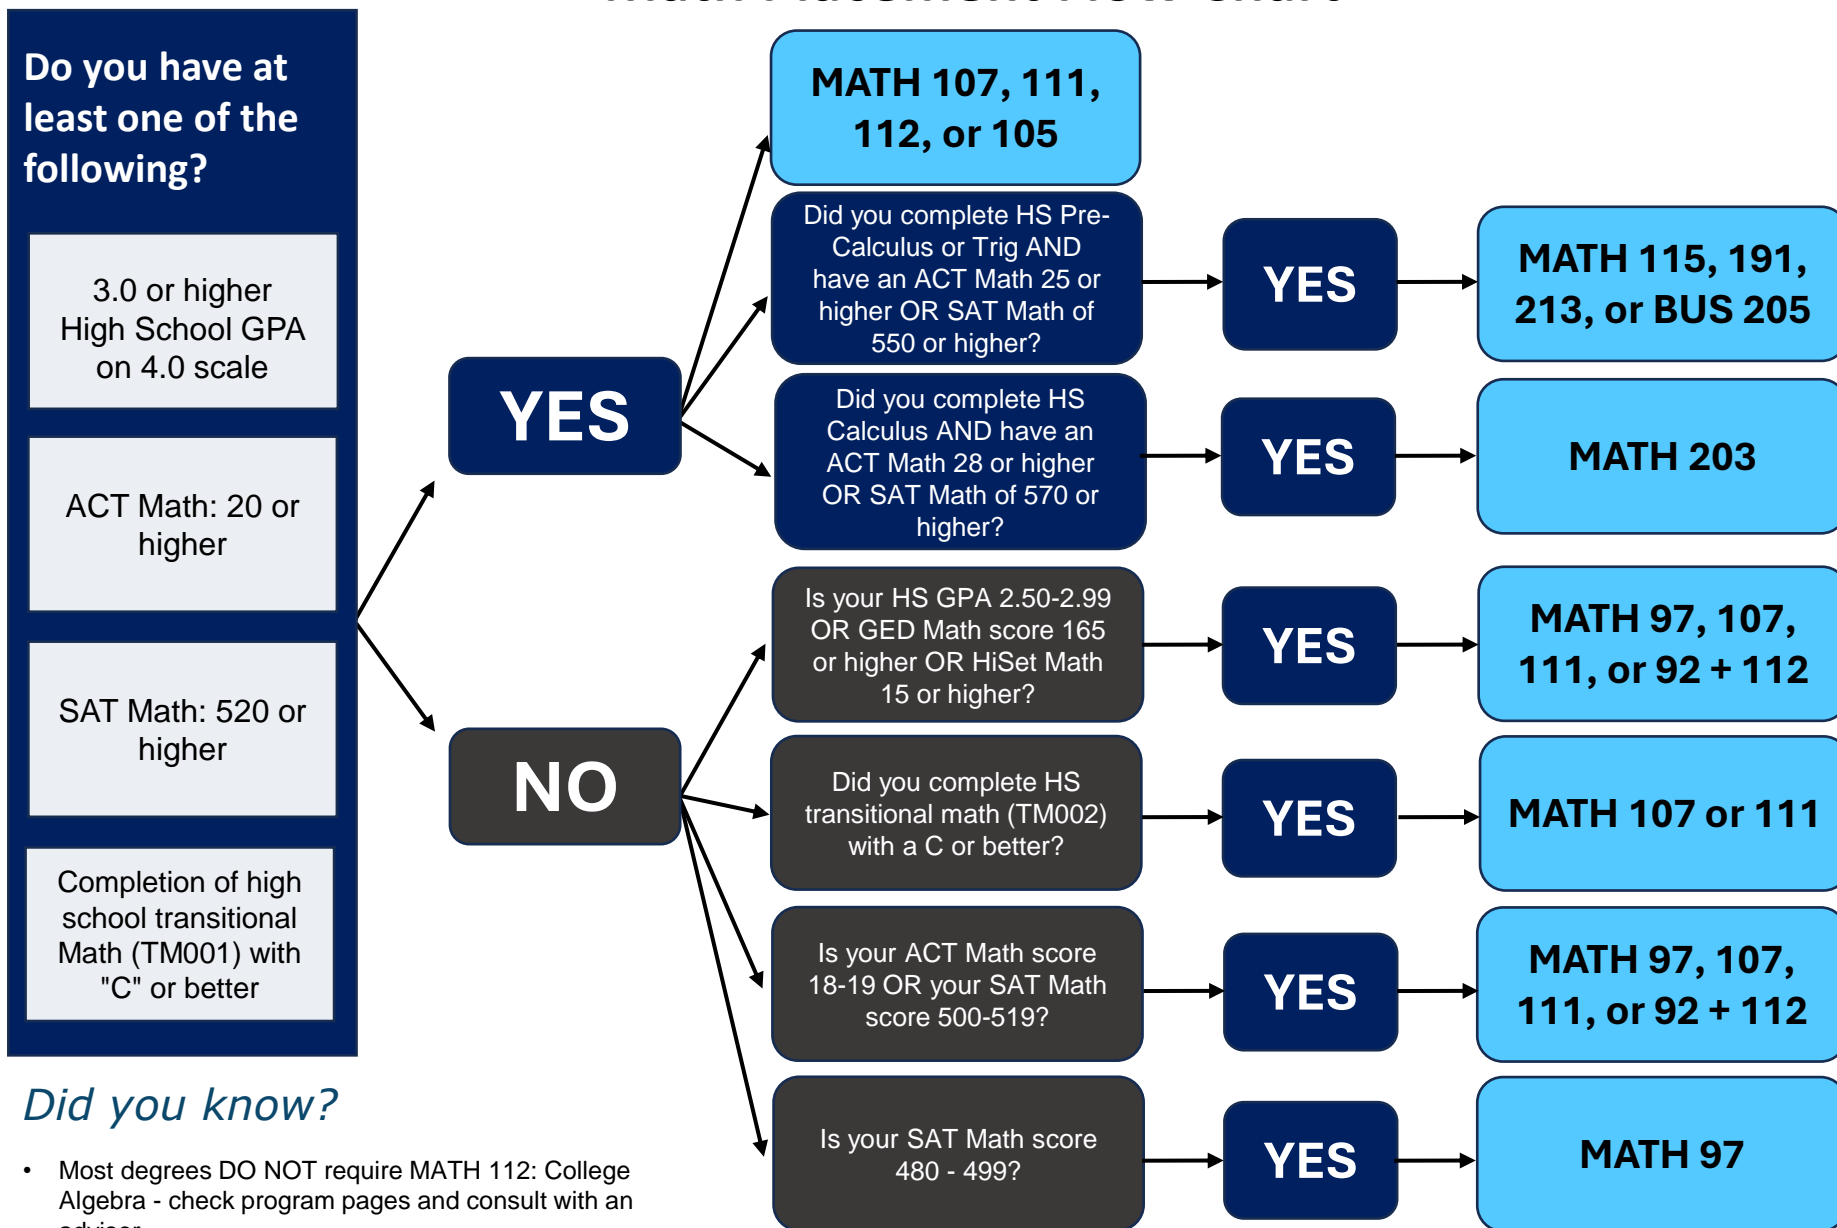

# Math Placement Flow Chart

Revised 5.12.2026

## Did you know?

- Most degrees DO NOT require MATH 112: College Algebra - check program pages and consult with an advisor
- Most AS degrees require math at a higher level than MATH 112-have your HS transcripts evaluated
- MATH 107 and 111 are excellent options for most AA and many AAS students
- MATH 105 and 106 are for elementary education majors only

**If you said "No" to all the questions above, you are eligible for MATH 95. You are also encouraged to take ALEKS PPL Math Assessment and work through the learning modules with our Math Success Coach for free to earn higher placement.**